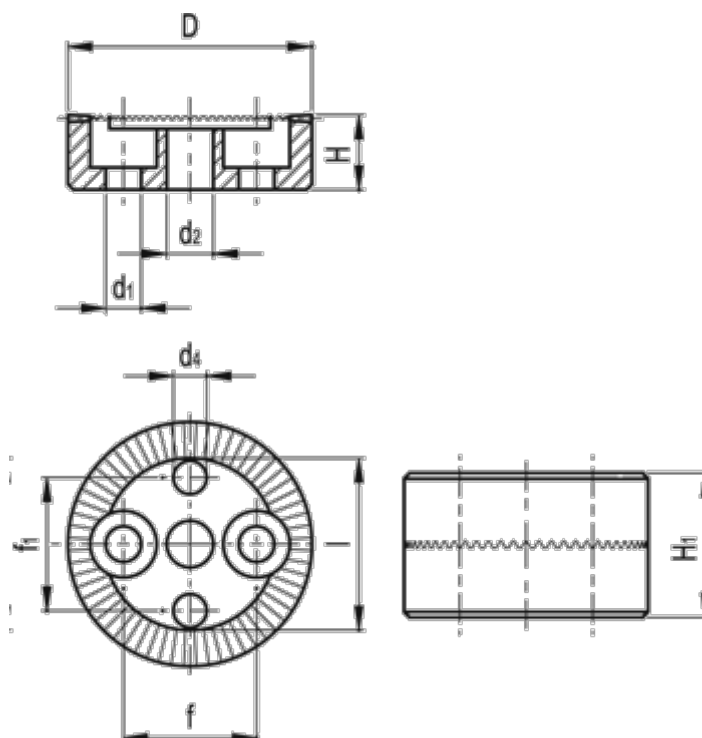

# Data Sheet

Article number: 20655532

Description: E+G Serrated locking plate  
GN 187.4-22-60-B-ST

## Measures

D	= 27	l	= 19.5
d	= M5	Number of teeth	= 60
d1	= 4.3	Weight (g)	= 24
d4 H11	= 4		
f	= 15		
f1	= 15		
H +/-0.9	= 7.5		
H1	= 15		